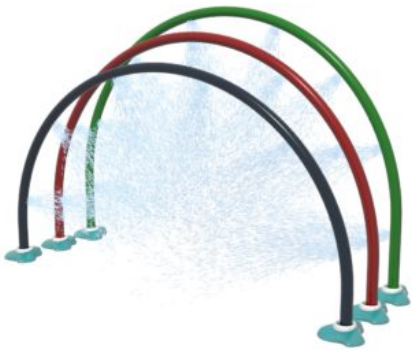

Classic Structures Water Rainbow

The Water Rainbow is three arching structures that emit multiple water sprays from over head arching bar onto users within structure.

Material Options:	Stainless Steel
Dimensions:	7' 6" x 11' 0" (1,83 m x 2,44 m)
Splash Zone:	15' 0" x 14' 0" (4,57 m x 4,27 m)
Standard Flow Rate:	30 GPM 113.6 LPM
PSI:	15