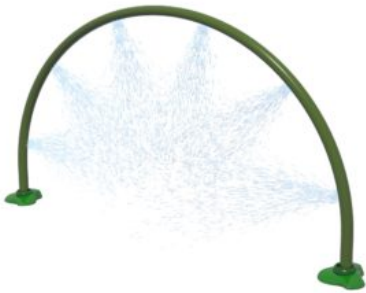

## Classic Structures Water Rainbow Small

The Water Rainbow is an arching structure that emits multiple water sprays from over head arching bar onto users within structure.

<b>Material Options:</b>	Stainless Steel
<b>Dimensions:</b>	6' 6" x 11' 0" (2,01 m x 3,35 m)
<b>Splash Zone:</b>	15' 0" x 12' 0" (4,57 m x 3,66 m)
<b>Standard Flow Rate:</b>	10 GPM 37.85 LPM
<b>PSI:</b>	15