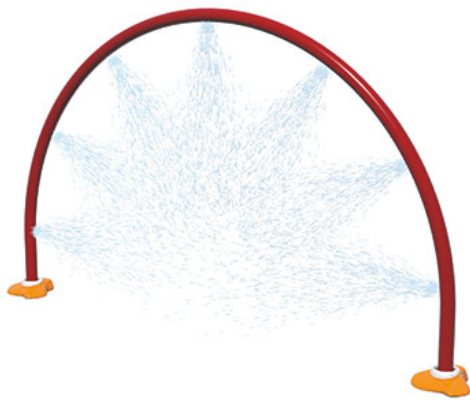

Classic Structures

Water Rainbow Medium

The Water Rainbow is an arching structure that emits multiple water sprays from over head arching bar onto users within structure.

Material Options:	Stainless Steel
Dimensions:	7' 0" x 11' 0" (2,13 m x 3,35 m)
Splash Zone:	15' 0" x 12' 0" (4,57 m x 3,66 m)
Standard Flow Rate:	10 GPM 37.85 LPM
PSI:	15