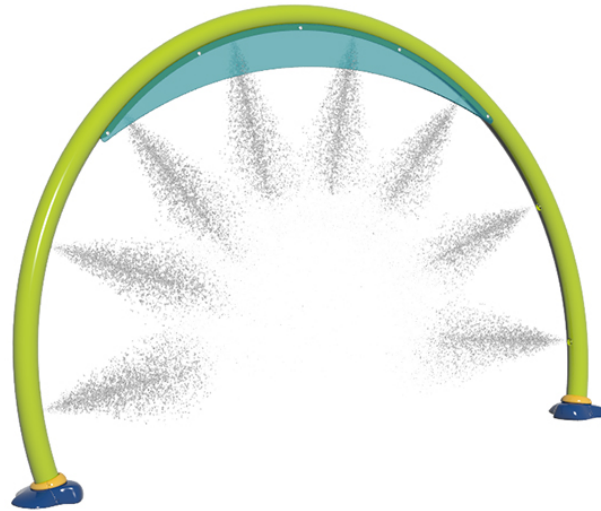

All-Ages Play RippleRun with Acrylic Large Rung

Product Overview

Kids will enjoy this angled, arching structure that offers a refreshing cooldown from several misting water sprays. Water comes from above and from the sides as kids scamper through this striking, modern design. Decorative acrylic accent panels offer a distinctive look while casting a cool reflection on the ground.

Product Specs

Material Options

Stainless Steel

Dimensions

7' 0" x 10' 8"
(2,13 x 3,29 m)

Splash Zone

15' 0" x 10' 0"
(4,57 x 3,05 m)

Standard Flow Rate