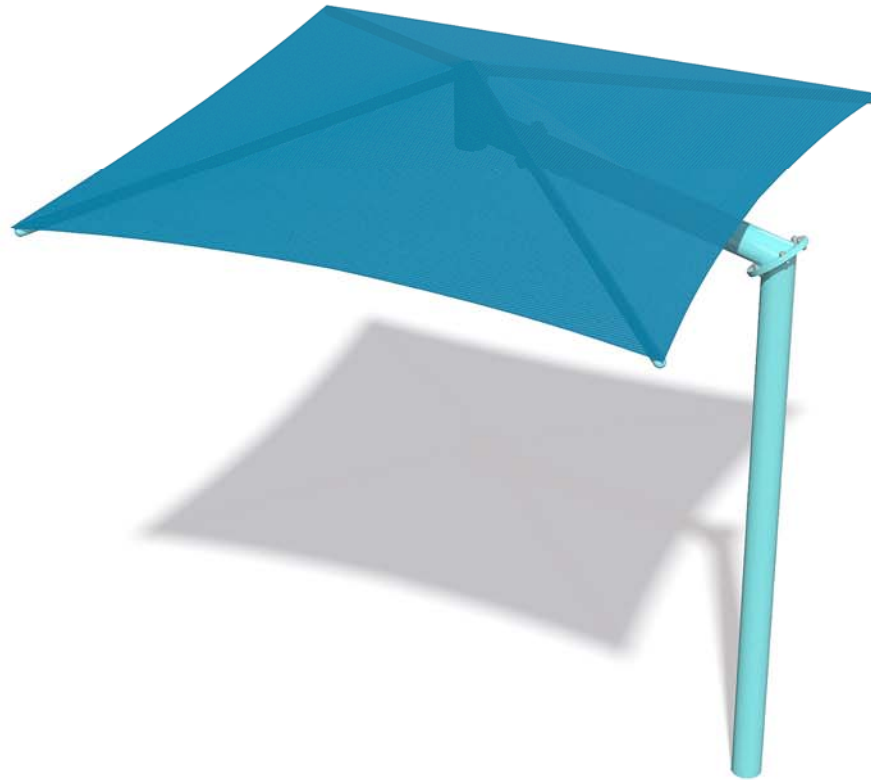

Cantilever Single Post Pyramid 14'x14' Shade

March 14, 2018 237674

*Custom products are shown as conceptual only. *Custom product manufacturing time for this project will be approximately 6 weeks from the time of LSI order acceptance.