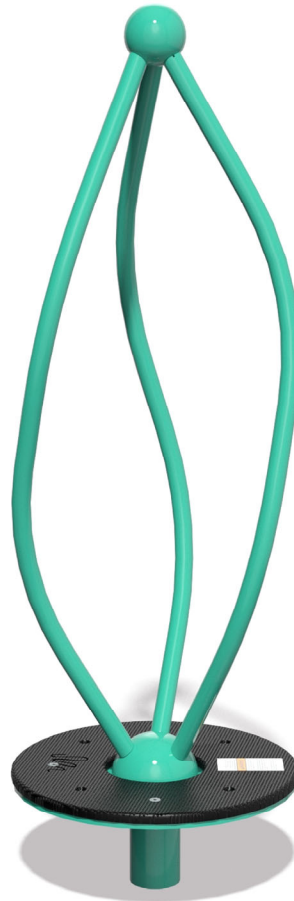

247179 Curva Spinner

December 17, 2018 247179 Curva Spinner

Sm
landscape
structures®

FOR A BETTER TOMORROW
WE PLAY TODAY
shapedbyplay.com

Proudly presented by:

Sm
landscape
structures®